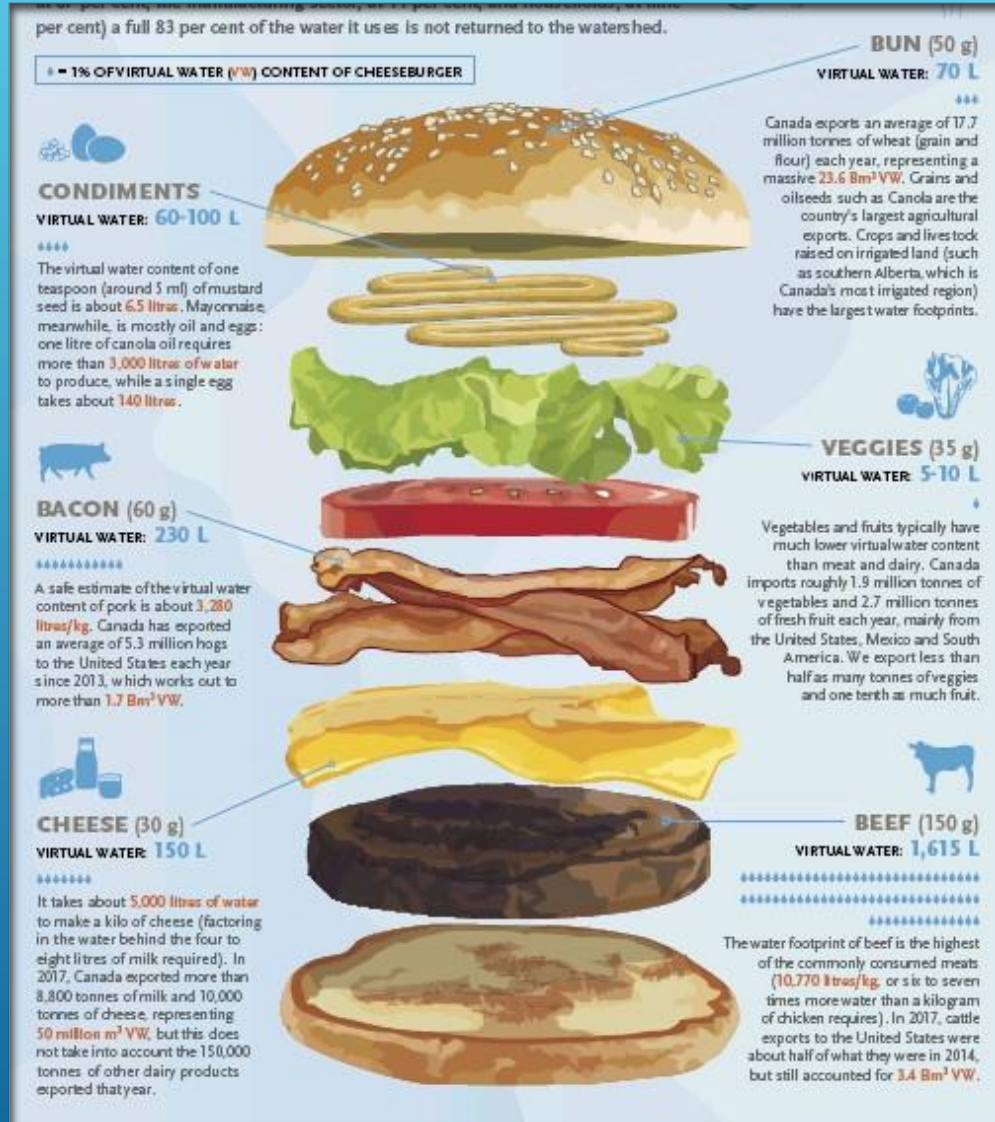

Water Works

WATER WORKS

Average Water Consumption

Water Function	Average water consumption	# of times used on Saturday and Sunday	Total litres
Flushing toilet	6L	8	48L
Brushing teeth (tap off)	1L	4	4L
1 load of laundry	225L	5	1350L
Showering (10 min)	200L	2	400L
Dishwasher	40L	1	40L

Water Works Total amount used: 1842 Litres

I LEARNED ABOUT THE 2000 LITRE BURGER.

- ▶ I've never thought about the amount of water it takes to make a burger or any sort food before

- ▶ “We never know the worth of water till the well is dry” – Thomas Fuller