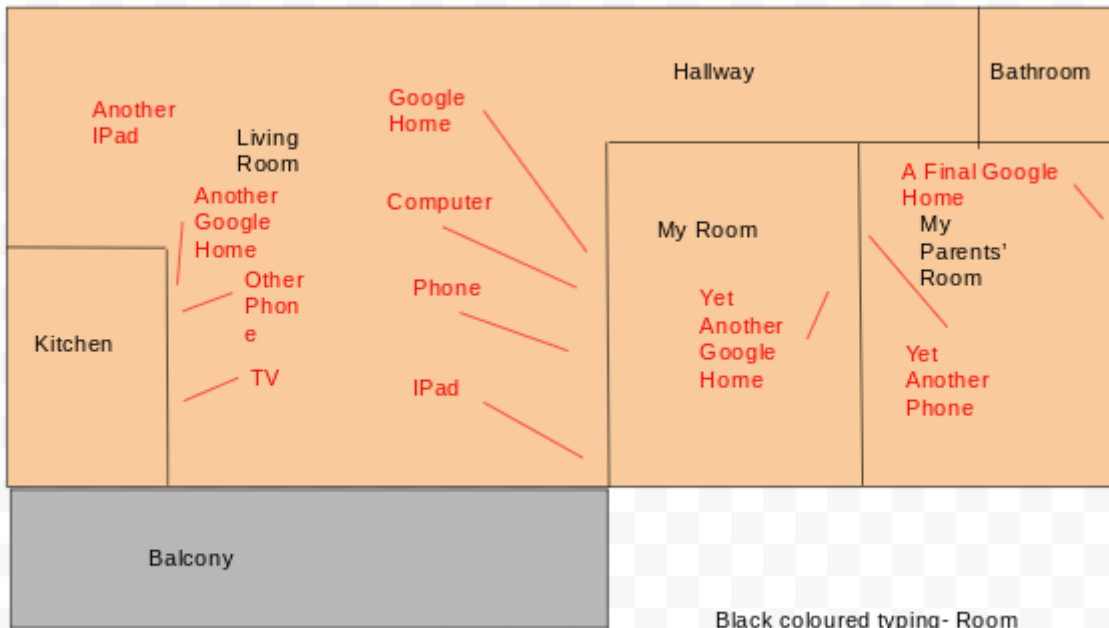

Phantom Power

2nd floor

PHANTOM POWER IN MY APARTMENT

Black coloured typing- Room
Red coloured typing- Phantom Power Identification

MAIN FLOOR

Kitchen
(the only room on the main floor with phantom power)

← Microwave (with clock)

← toaster oven (with clock)

↑ Stove (with clock)

Parents' bedroom
(the only room upstairs with phantom power)

↑ TV

basement (the only room downstairs)

← TV

Middle floor