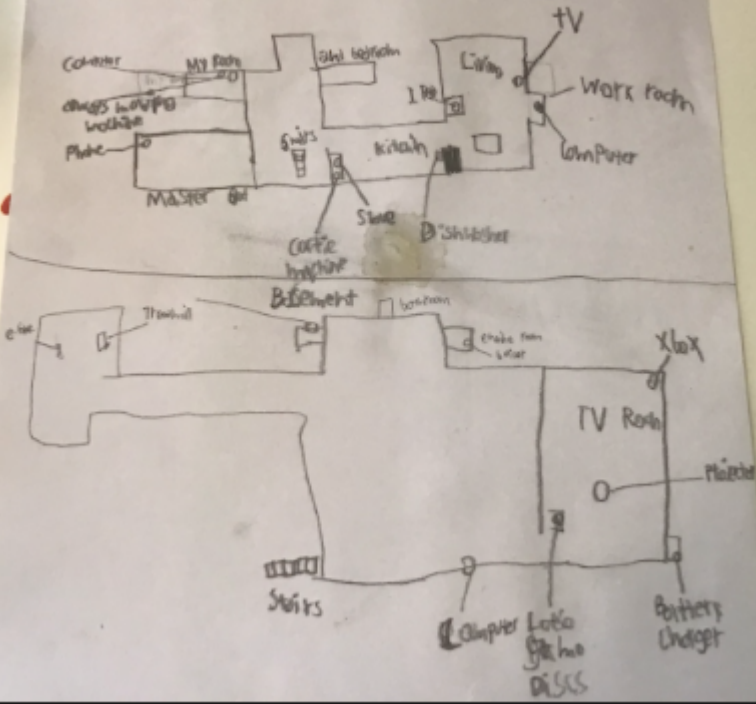

Phantom Power

2nd floor

PHANTOM POWER IN MY APARTMENT

Black coloured typing- Room
Red coloured typing- Phantom Power Identification

MAIN FLOOR

Kitchen
(the only room on the main floor with phantom power)

← Microwave (with clock)

← toaster oven (with clock)

↑ Stove (with clock)

Parents' bedroom
(the only room upstairs with phantom power)

↑ TV

basement (the only room downstairs)

← TV

Middle floor